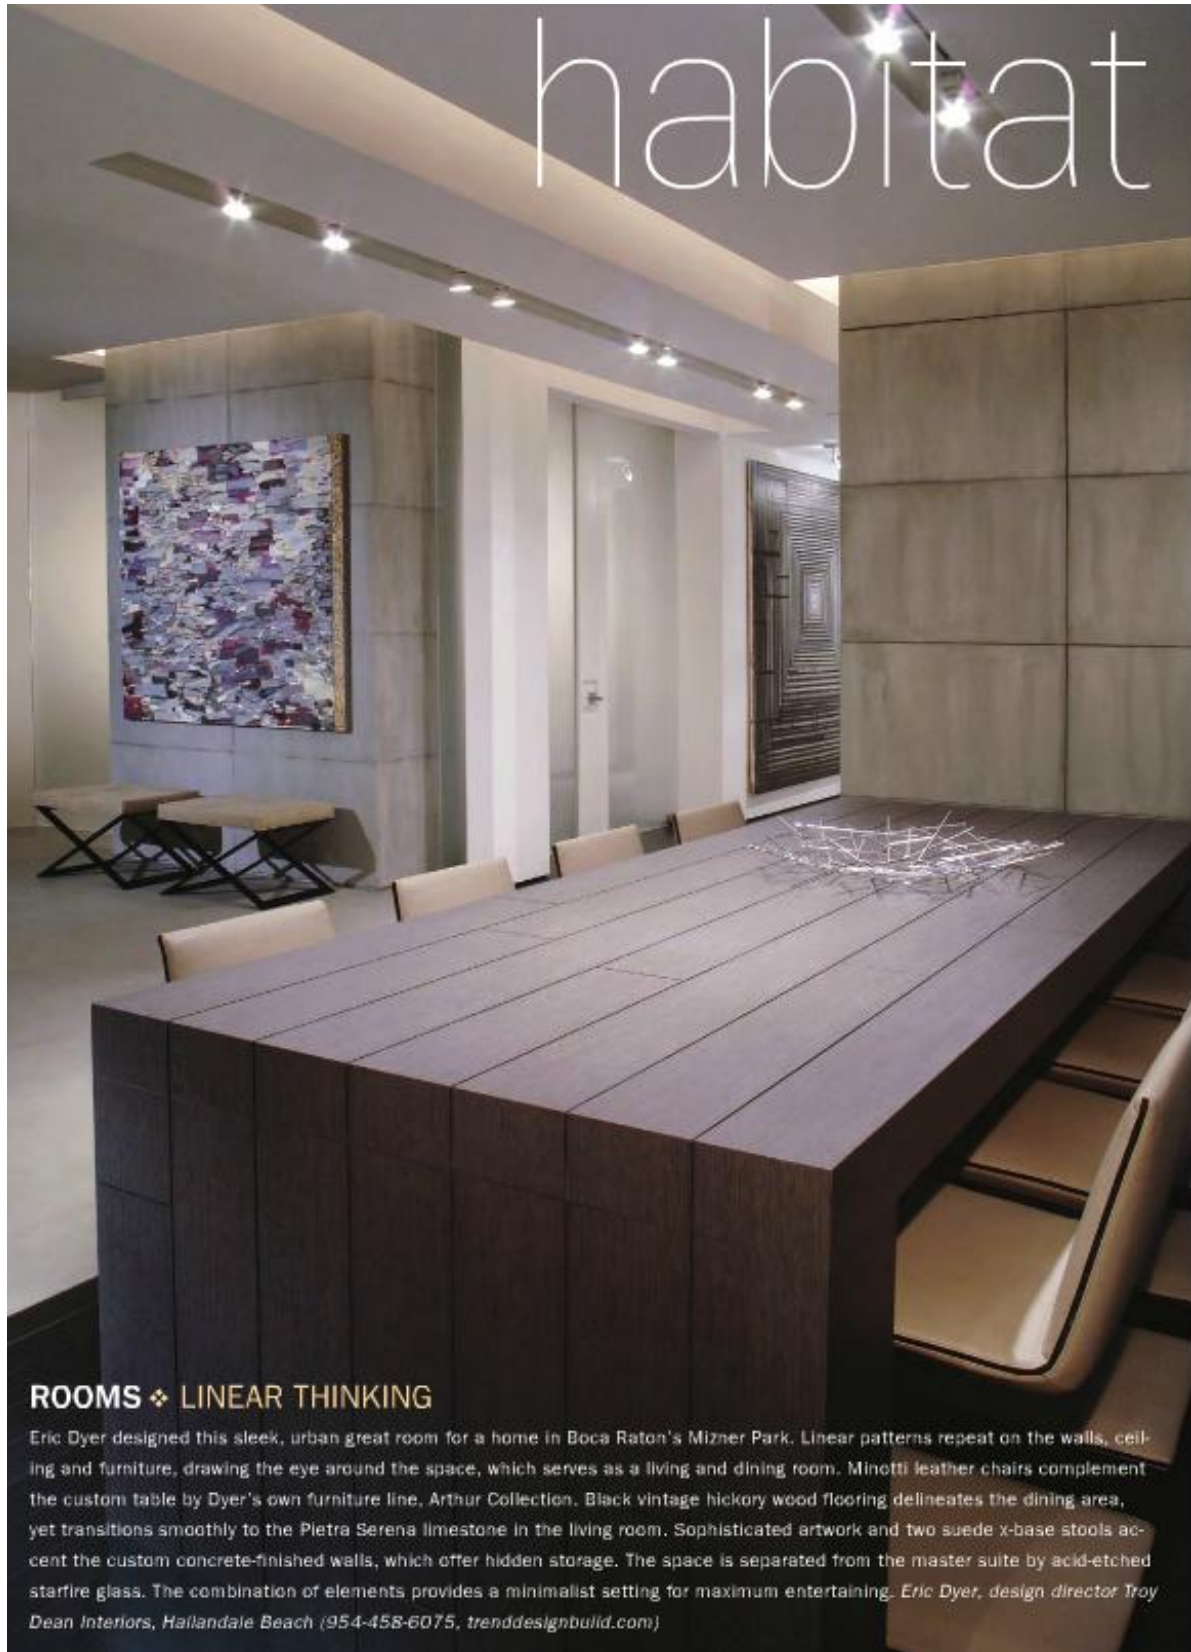

PALM BEACH[®]

I L L U S T R A T E D

June 2013

*IT'S
A WRAP!*

OUR ANNUAL END-OF-
SEASON REVIEW, FEATURING

400+

PHOTOS OF

- Memorable moments
- Stylish Palm Beachers
- Stars among us
- Fresh faces

... and more!

+
MAKE A SPLASH
CHIC SWIM STYLE

habitat

ROOMS ♦ LINEAR THINKING

Eric Dyer designed this sleek, urban great room for a home in Boca Raton's Mizner Park. Linear patterns repeat on the walls, ceiling and furniture, drawing the eye around the space, which serves as a living and dining room. Minotti leather chairs complement the custom table by Dyer's own furniture line, Arthur Collection. Black vintage hickory wood flooring delineates the dining area, yet transitions smoothly to the Pietra Serena limestone in the living room. Sophisticated artwork and two suede x-base stools accent the custom concrete-finished walls, which offer hidden storage. The space is separated from the master suite by acid-etched starfire glass. The combination of elements provides a minimalist setting for maximum entertaining. *Eric Dyer, design director Troy Dean Interiors, Hallandale Beach (954-458-6075, trenddesignbuild.com)*